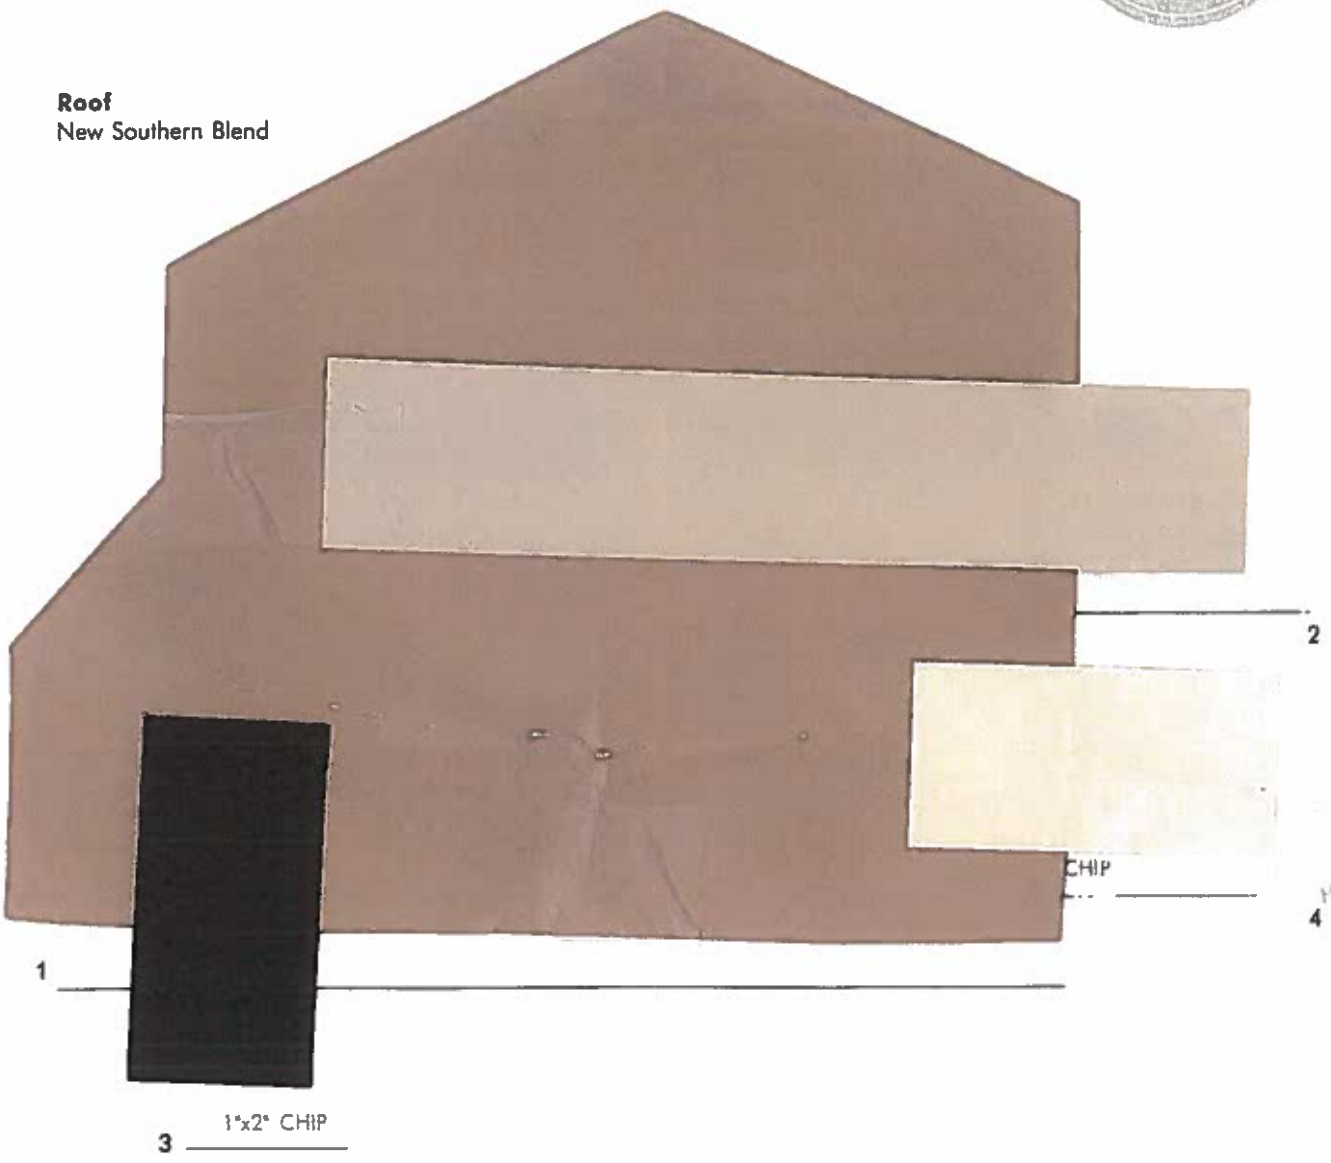

## PAINT COLOR SCHEMES

#13	SW 6152	SUPERIOR BRONZE	BODY
	SW 6126	NAVAJO WHITE	TRIM
	SW 6265	QUIXOTIC PLUM	DOOR
#14	SW 6198	SENSIBLE HUE	BODY
	SW 7006	EXTRA WHITE	TRIM
	SW 9176	DRESS BLUES	DOOR
#15	SW 7081	SENSUOUS GRAY	BODY/TRIM
	SW 7662	EVENING SHADOW	BODY/TRIM
	SW 6235	FOGGY DAY	DOOR
#16	SW 7641	COLONNADE GRAY	BODY
	SW 6147	PANDA WHITE	TRIM
	SW 2843	ROYCROFT BRASS	DOOR
	SW 2839	ROYCROFT COPPER	DOOR/OPTION
#17	SW 7640	FAWN BRINDLE	BODY
	SW 7050	USEFUL GRAY	TRIM
	SW 7052	GRAY AREA	DOOR
	SW 7630	RAISIN	DOOR/OPTION
#18	SW 7727	KOI POND	BODY
	SW 7008	ALABASTER	TRIM
	SW 6103	TEA CHEST	DOOR

# Scheme 1

**Roof**  
New Southern Blend